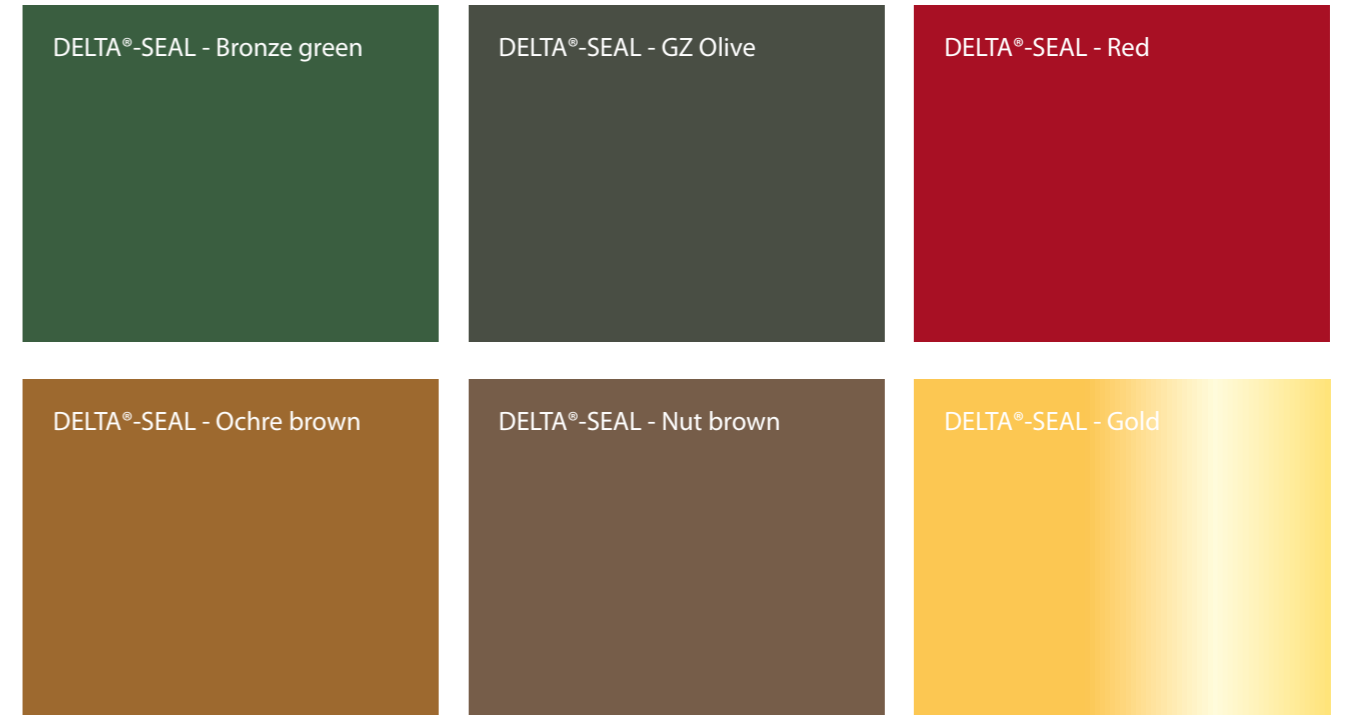

Corrosion protection does not always have to look the same:

How about light blue for a change?

COLOUR VARIETY

The established system for high-performance corrosion protection and coordinated colour: DELTA®-TONE + DELTA®-SEAL.

DELTA®-SEAL range standard colours

Our DELTA MKS® topcoats have many qualities. Now we'd like to show you another feature. DELTA®-SEAL, for example, not only provides outstanding protection against corrosion, but with the established DELTA®-TONE basecoat fulfils aesthetic requirements as well. DELTA®-SEAL is available in many different colours and shades.

We've also got other colours in our portfolio.

In addition to our standard colours, we also have a range of further shades to offer. Contact us for details.